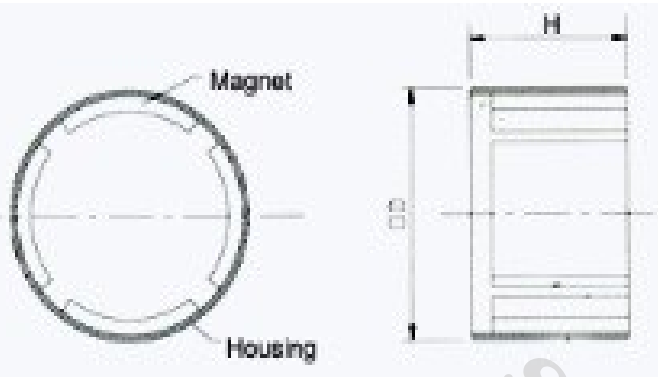

# Product List- Motor Outer Rotor Serials

Item	House		Magnet	
	Size(ODxH)	Material	Material	Poles Number
SPDK-N25/14-15/12	Φ25.2xΦ24.2x15	20# Steel	NdFeB	14
SPDK-N26/04-15/12	Φ26.1xΦ24.1x15	20# Steel	NdFeB	4
SPDK-N36/04-14/10	Φ36xΦ34x14	20# Steel	NdFeB	4
SPDK-N36/04-24/20	Φ36xΦ34x24	20# Steel	NdFeB	4
SPDK-N36/14-22/18	Φ36xΦ34x22	20# Steel	NdFeB	14
SPDK-N36/14-24/20	Φ36xΦ34x24	20# Steel	NdFeB	14
SPDK-N36/14-34/30	Φ36xΦ34x34	20# Steel	NdFeB	14
SPDK-N44/14-29/25	Φ44xΦ42x29	20# Steel	NdFeB	14
SPDK-N44/20-19/15	Φ44xΦ42x19	20# Steel	NdFeB	20
SPDK-N87/12-26.1/25.5	Φ87xΦ71.2x26.16	20# Steel	NdFeB	12
SPDK-N95/04-47.6/12.7	Φ95.3xΦ79.76x47.6	20# Steel	NdFeB	4
SPDK-N101/16-66/3.5	Φ101.6xΦ90.7x66	20# Steel	NdFeB	16
SPDK-N108/10-49/12.7	Φ108xΦ97x49	20# Steel	NdFeB	10
SPDK-N133/24-72/18.5	Φ133.5xΦ123.6x72	20# Steel	NdFeB	24
SPDK-S127/20-104.8/4	Φ127xΦ116.7x104.8	20# Steel	SmCo	20
SPDK-S133/24-63.5/18.5	Φ133.5xΦ123.6x63.5	20# Steel	SmCo	24
SPDK-S152/20-38.1/4	Φ152.4xΦ116.5x38.1	20# Steel	SmCo	20
SPDK-S213/20-38.1/22.5	Φ212.7xΦ175.8x38.1	20# Steel	SmCo	20